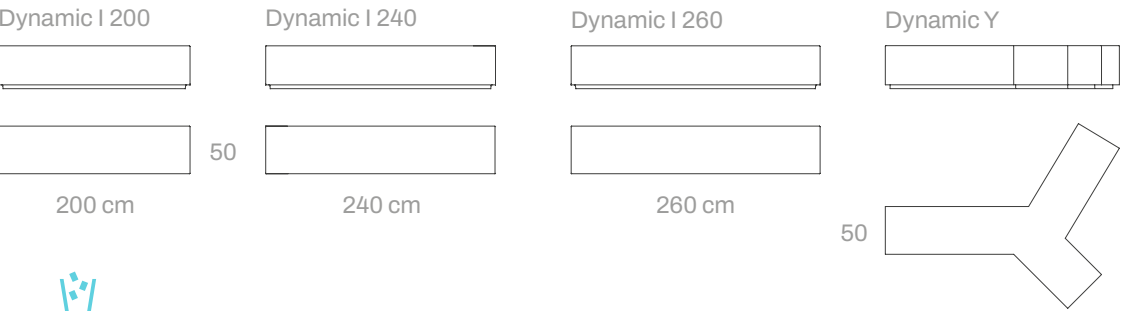

Dove pouf

55 cm

Dove J

80
58 cm | 65 L

Dynamic

Dynamic J 200

200 cm | 265 L

Dynamic J 100

45

100 cm | 123 L

Dynamic JRA 200

200 cm | 511 L

Dynamic J SIX SF

90

175 cm | 1342 L

Dynamic Q 100