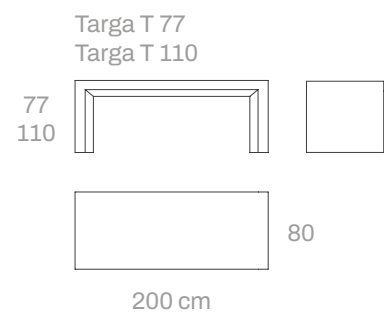

185 cm
232 cm

Complex E
Complex F

80

232 cm
185 cm

95
92

Targa + Complex

Targa

+ Accessories
p. 172 | 179

Targa + Dynamic

Targa T 77

200 cm

Dynamic I 200

200 cm

DELTA AWARDS '14
Selected

Sit-up

Alòs Idees