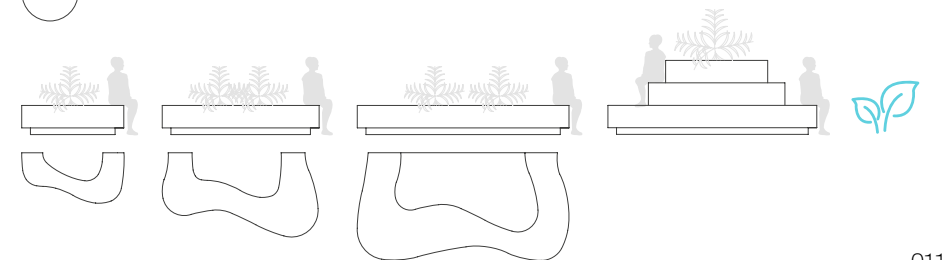

Confeti
050
051

Crusöe
054
057