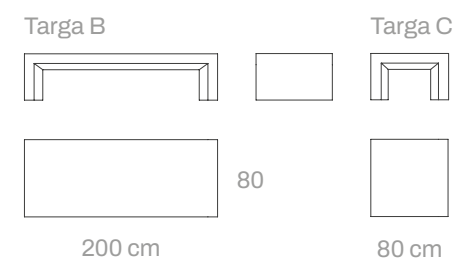

185 cm
232 cm

Complex E
Complex F

80

232 cm
185 cm

95
92

Targa + Complex

Targa

+ Accessories
p. 172 | 179

Targa + Dynamic

Targa T 77

200 cm

Dynamic I 200

200 cm

DELTA AWARDS '14
Selected

Sit-up

Alòs Idees