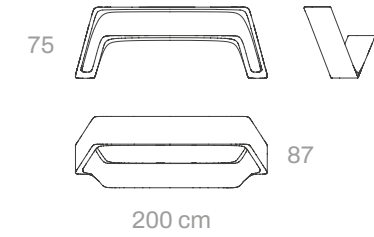

Multi bench

Hiroshi Tsunoda